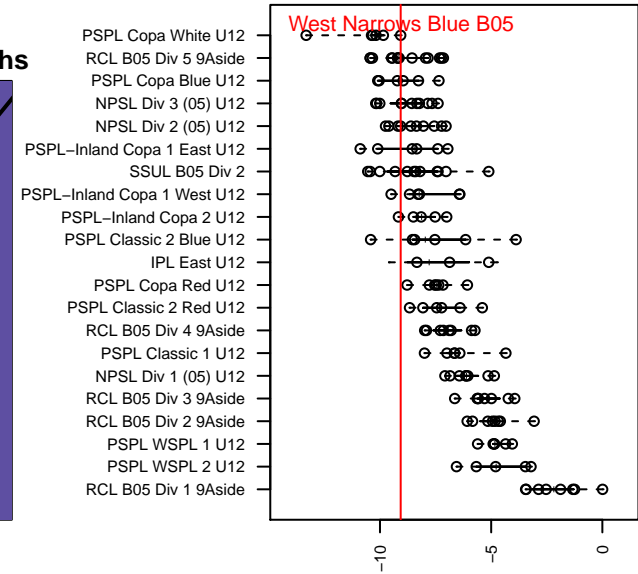

**attack and defense variance (black dot)  
relative to other teams  
and top 10 in region**

**attack and defense rating  
relative to others at age  
and all opponents in last 13 months**

**Performance relative to 13 month average**